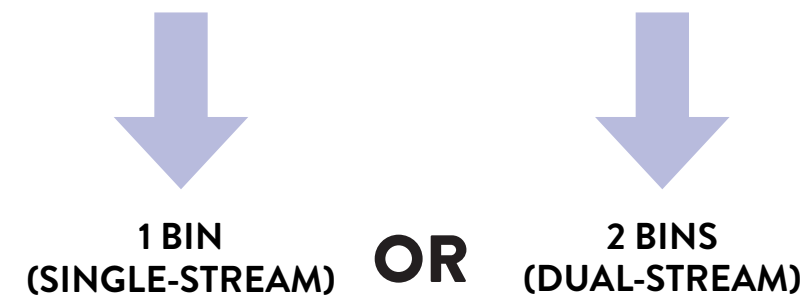

Always Trash

- Plastic Bags *don't bag your recyclables*
- Broken Stemware or Ceramics
- Small Plastics *utensils, cold/hot drink lids, dressing cups*
- #7 PLA Plastic
- Styrofoam

When in doubt, throw it out!

How to Sort Those "Always Recycle" Items

DO YOU USE...

Single-stream (1 bin) recycling means you to put all recyclables into the same bin.

Note that most businesses use single-stream.

- > VAIL VALLEY WASTE
 - > WASTE MANAGEMENT
 - > VAIL HONEYWAGON
- all other residential pick up aside from the dual stream communities on the right.

Dual-stream (2 bins) recycling means that you separate your plastics, glass, cans, bottles from the paper and paperboard. In dual-stream, cardboard is not collected curbside and should be taken to a drop-site.